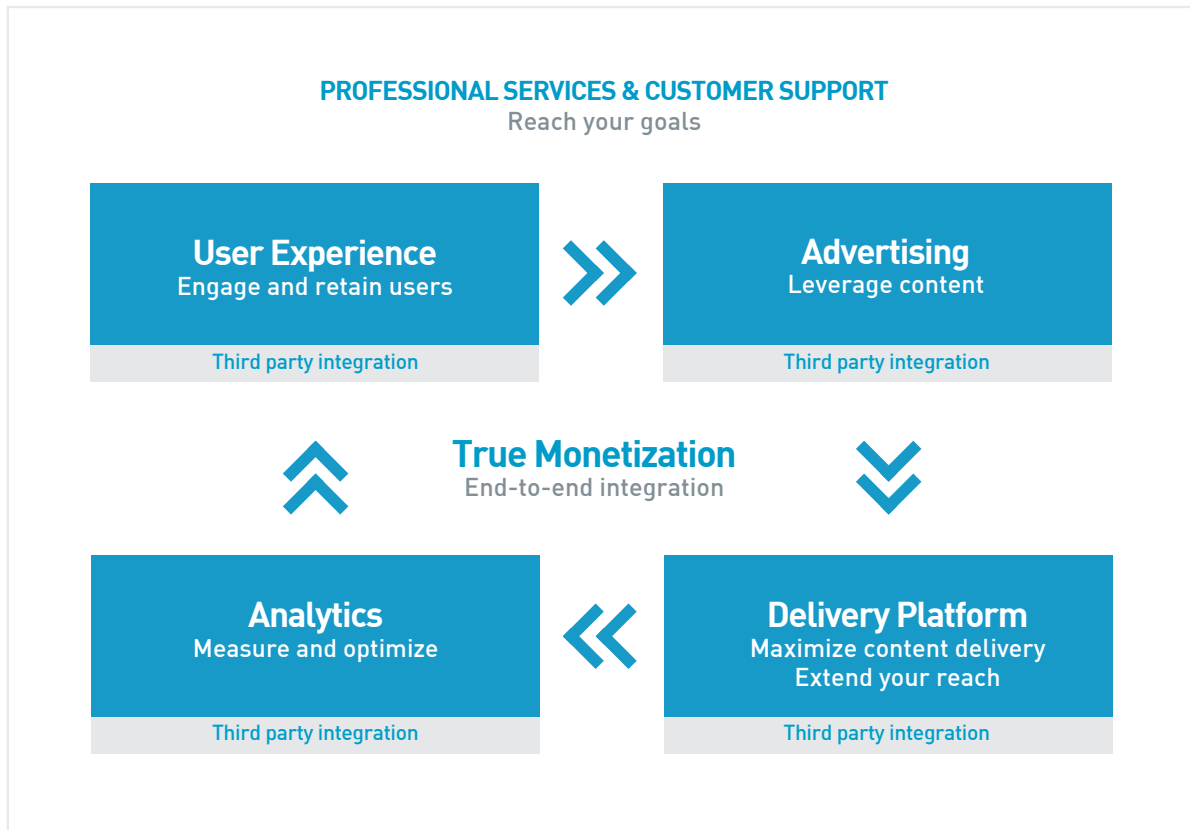

Turnkey streaming solution to generate more online revenues

StreamTheWorld's fully integrated services let you address all your streaming needs

OUR CLIENTS INCLUDE